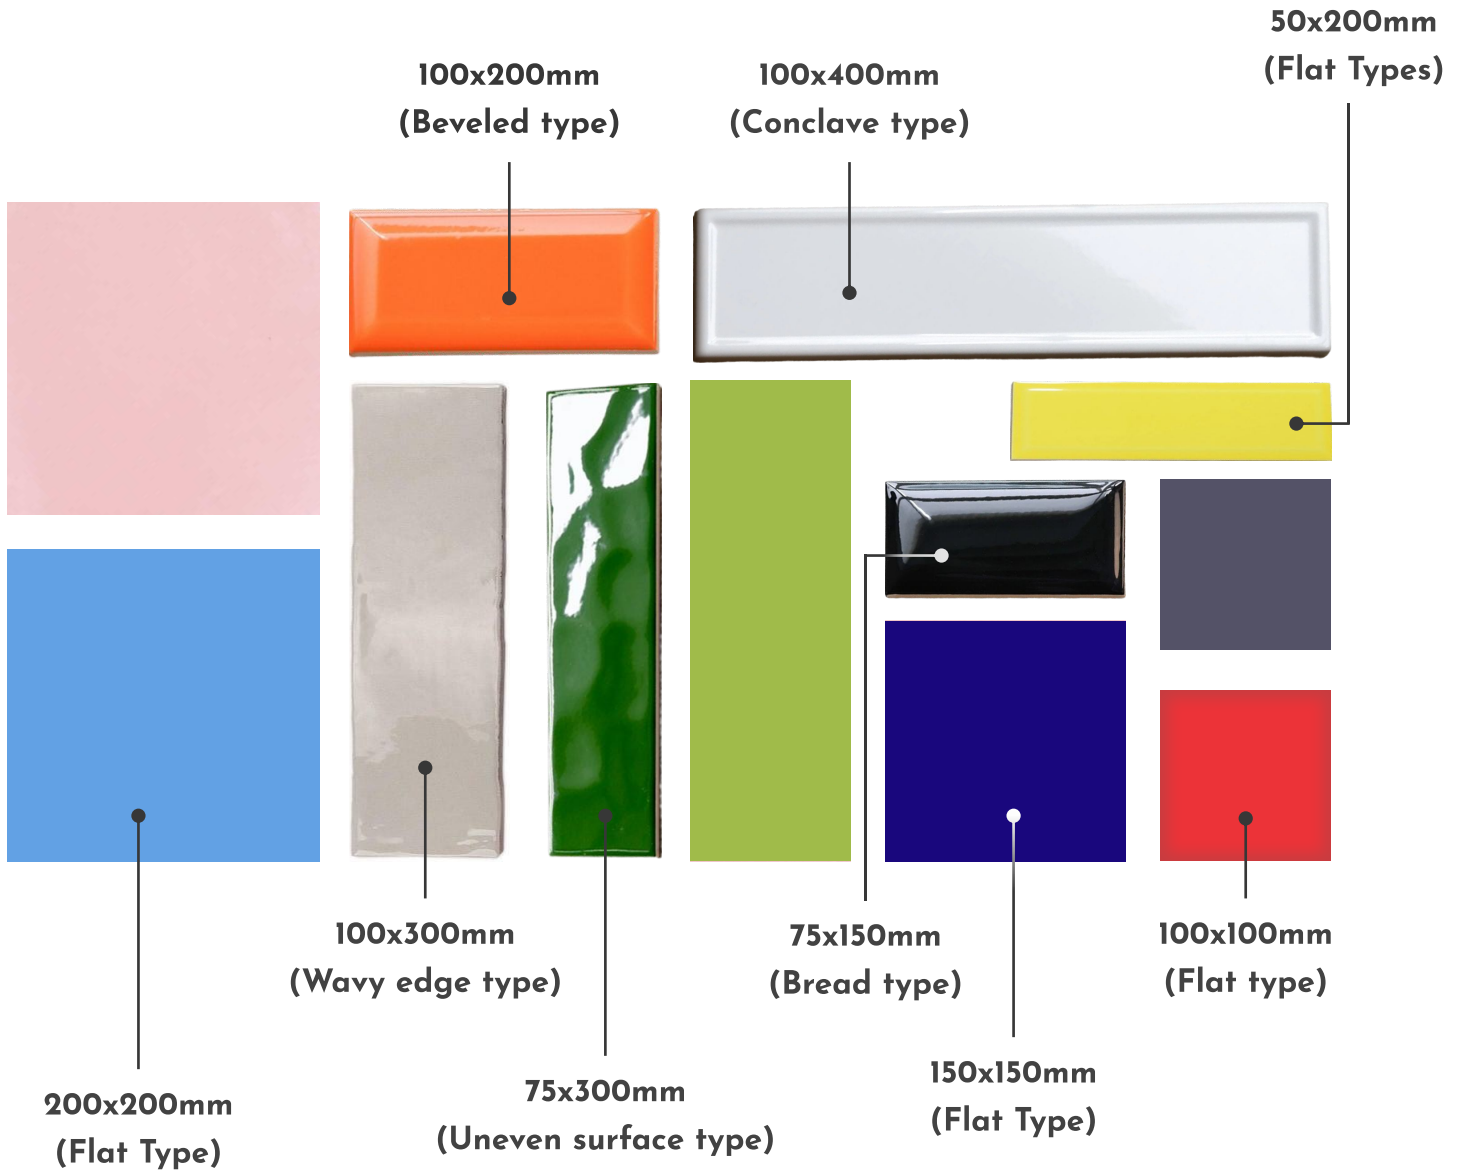

Available Sizes & Shapes

Visuals Of Glossy & Matt Tiles