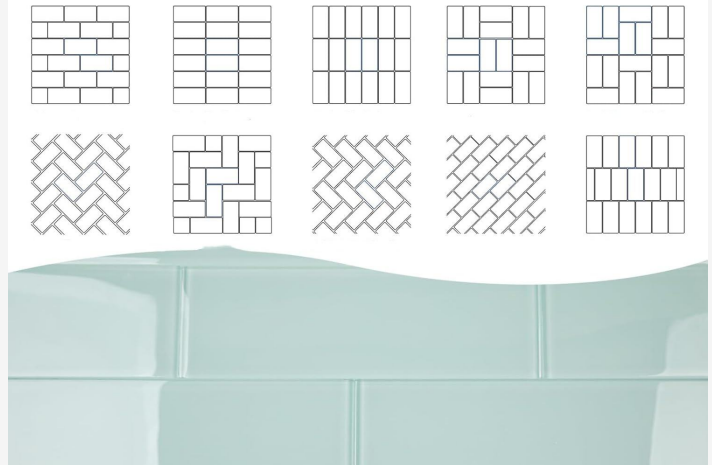

Subway Tiles – 75 x 150 mm

Common Measurement (L x W)	75x150 mm / 3" x 6"
Actual Thickness (Millimeters)	7 mm
Actual Width (Inches)	2.953
Actual Length (Inches)	5.906
Edge Type	Flat / Beveled / Bread Type
Square Footage Per Piece (Sq. Feet)	0.121*
No of Pcs / Sqft Per Box	152 Pcs = 18.410 sqft Flat / 128 Pcs = 15.500 sqft Beveled / 106 Pcs = 12.840 Sft Bread type

Subway Tiles – 75 x 300 mm

Common Measurement (L x W)	75 x300 mm / 3" x 12"
Actual Thickness (Millimeters)	8 mm
Actual Width (Inches)	2.953
Actual Length (Inches)	11.811
Edge Type	Flat / Beveled / Uneven / Wavy Edge
Square Footage Per Piece (Sq. Feet)	0.242*
No of Pcs / Sqft Per Box	56 Pcs = 13.560 Sqft Flat/ 51 Pcs = 12.350 sqft Beveled / 56 Pcs = 13.560 Sqft Uneven / 51 Pcs = 12.350 Sqft Wavy Edge

Subway Tiles – 50 x 200 mm

Common Measurement (L x W)	50 x200 mm / 2" x 8"
Actual Thickness (Millimeters)	7.5 mm
Edge Type	Flat / Uneven
Square Footage Per Piece (Sq. Feet)	0.108*
No of Pcs / Sqft Per Box	140 Pcs = 15.070 sqft flat / Uneven

Different Laying Methods

Information on Uses

- It is always recommended to check the colour of the Tile, to see if it is meeting the desired colour of the client.
- Shades in the catalogue are as accurate as possible (The actual shade may not match 100 % with that in shade card ,as it is for indication purpose only) ,kindly check actual tile sample before making the final selection.
- No claim will be entertained once the tile installation are done.
- For better fixing of the tiles, kindly follow the instructions on the box.
- Kindly make sure to check the shade/ finish/ size with the sales agent/ dealer before making the final purchase because there might be variation in actual finish that is shown in the catalogue.
- The company will not bear any loss in such case.
- These are Imported Tile. And not made in India.
- It is recommended to apply a small area with actual tile at site and check for any colour ingress into the tiles as some tiles have high absorption which may cause to wet patches. Discoloration/ colour marks.
- Specification subject to change without notification, the technical data provided are as per our suppliers internal lab testing and may vary as per the actual installation method of application done.

Disclaimer – Information provided on this data sheet is only a guideline for usage. It is advised to undertake a trial of the product before full scale usage. Any information and / or specification contained / shared herein is to the best of our knowledge true and accurate, no guaranty / warranty is given or implied in connection with any recommendation or suggestions made by us the company (Chennai Paints), our Representatives, Agents or Distributors, as the conditions of use of any labour involved, site conditions are beyond our control.

Product TDS No. GCSTiles -01/04/2024. Please note that this datasheet supersedes all previous versions.

For Feedback/complaints, write to Marketing Manager Services, Chennai paints-200A, M.H.Road, Chennai-600-060. Tamilnadu India